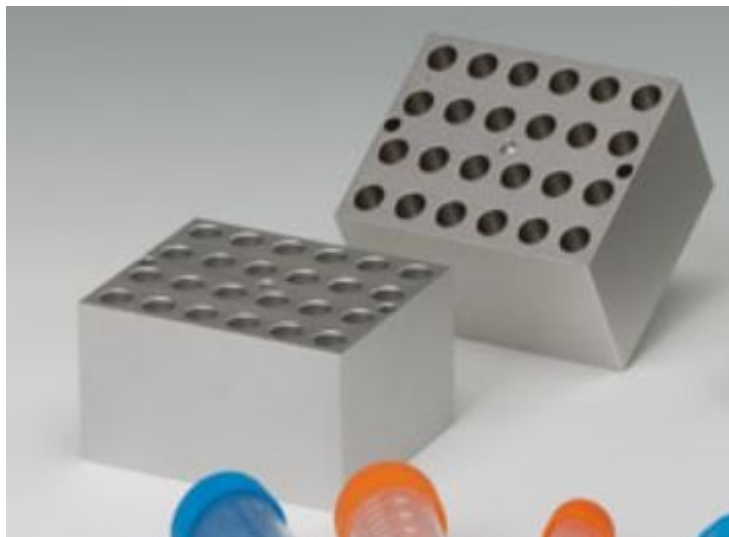

Blocco CT-220 - per provette 20mm

Blocco CT-220 per concentratore CT-2001 e CT-2002 - 12 provette 20mm

Product codes:

Reference: 81 912 0281

Product gallery:

Product description:

Blocco CT-220 per concentratore CT-2001 e CT-2002 - 12 provette Ø20mm

Product features:

- TBH - AMBIENT CONDITIONS: blocco
- TBH - TO BE USED WITH: provette Ø20mm
- TBH - CAPACITY: 12 posti
- TBH - COMPATIBLE: CT-2001
- TBH - COMPATIBLE: CT-2002
- TBH - COMPATIBLE: 81 912 0121