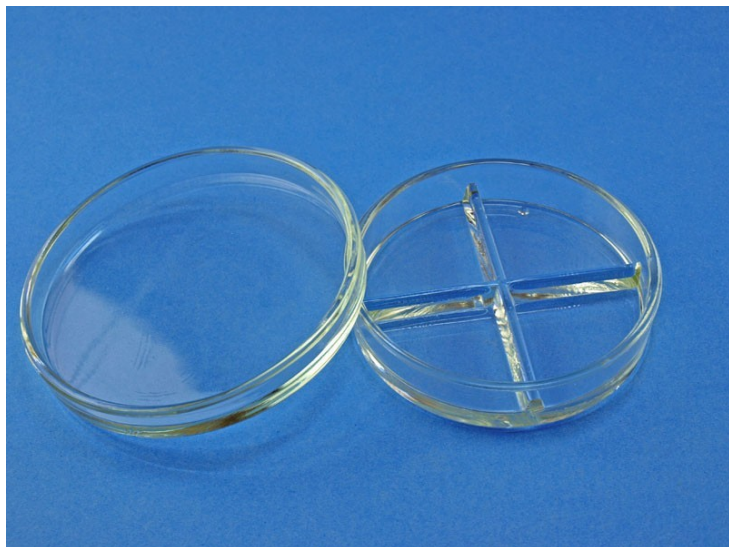

copy of Piastre Petri a settori in DURAN/ vetro borosilicato 3.3, Ø10x2cm

Piastre Petri a settori in DURAN/ vetro borosilicato 3.3, Ø10x2cm

Product codes:

Reference: 42 892 3581

Product gallery:

Product description:

Piastre Petri a settori in DURAN/ vetro borosilicato 3.3, Ø10x2cm. a scelta tra 2-3-4 compartimenti.

Product features:

PTR - SHAPE: round

PTR - TYPE: Petri

PTR - TYPE: Petri 4 sectors

PTR - DIAMETER APPROX: 100mm

PTR - SIZE: 100x20mm

PTR - MATERIAL: glass

PTR - APPLICATIONS: lavori routine

PTR - COVER: without ventilation

PTR - COVER: included

PTR - PURITY: -

PTR - STERILITY: no

PTR - CYTOTOXICITY: no